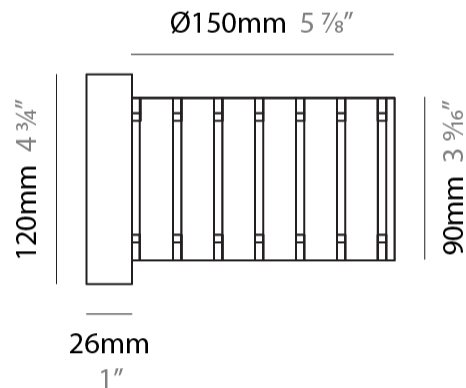

PROJECT	
TYPE	
SPECIFIER	
QUANTITY	
DATE	

LUZ OCULTA WOOD SURFACE

D53031- -

base number   Finish Options   Finish Options

1. To build a product code in our configurator select the specify button on the base model # product page
2. To build a manual product code on this datasheet choose from the options listed below in blue font and add the suffix to the base model #

GENERAL

Series: Luz Oculta

Subseries: Luz Oculta Wood

Brand: Fambuena

Division: Design

Mounting Type: Surface

Mounting Location: Wall

Subcategory: Ambient

PHYSICAL

Shape: Cylinder

Diameter (mm): 150

Diameter (in): 5 7/8

Height (mm): 90

Height (in): 3 9/16

Light Distribution: Direct / Indirect

Fixture Finish: [DOW](#) / [NAT](#)

Holder Finish: BRA / BRZ

Fixture Material: Metal / Wood

ELECTRICAL

Number of Lamps: 1

Lamp Type: LED Retrofit

Lamp Shape: T4

Bulb Included: Bulb Not Included

Max. Wattage Per Lamp (W): 3

Lamp Base: G9

Input Voltage (V): 120

LED

OPTICAL

RATINGS AND CERTIFICATIONS

Certified By: Certified for North American Standards

IP rating: IP20